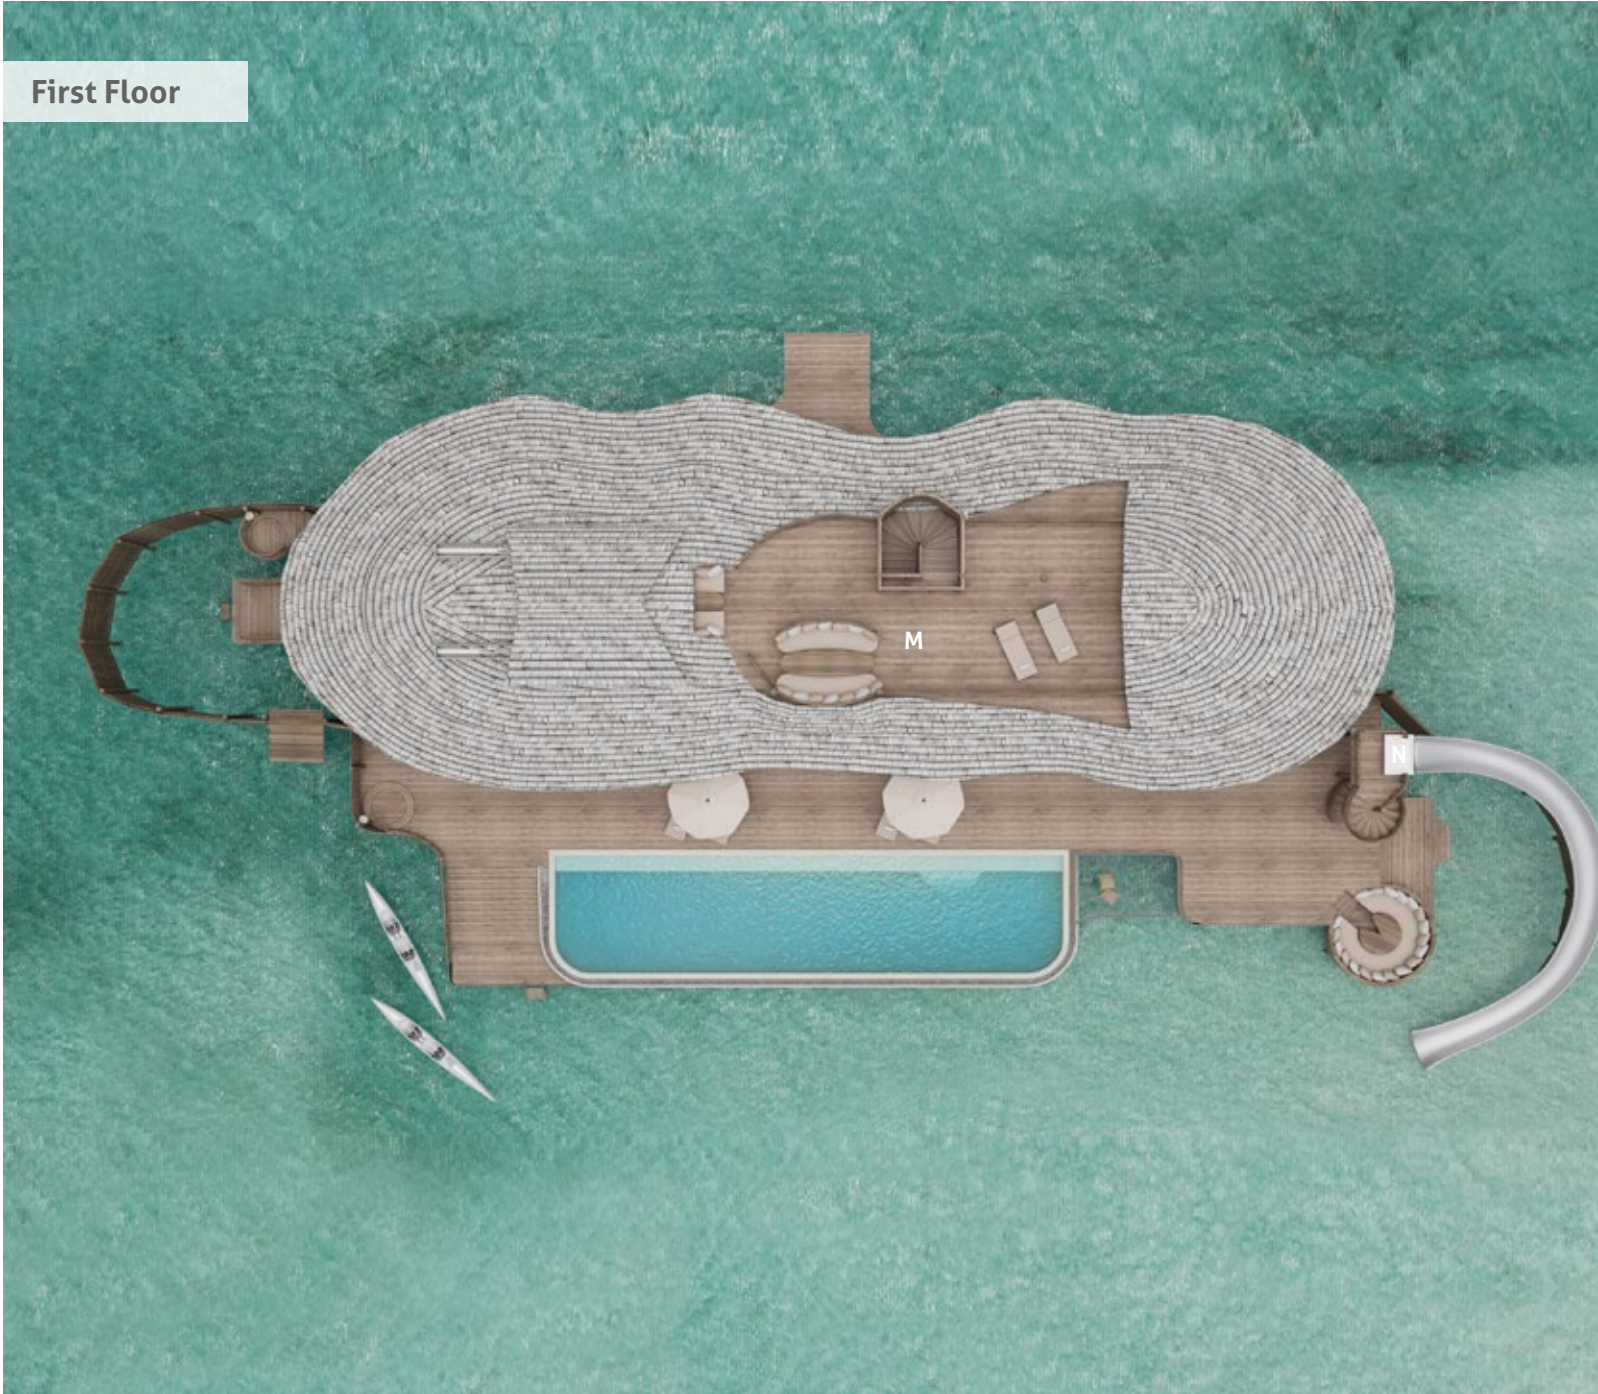

Ground Floor

## 2 Bedroom Water Retreat with Slide

Total Area - 857 sqm./ 9,228 sq.ft.  
Max. Occupancy  
four adults and two children

- A Entrance
- B Bedroom 1
- C Living Room
- D Living Room
- E Bedroom 2
- F Daybed
- G Pool
- H Outdoor Shower
- I Dressing Room
- J Bathroom 2
- K Bathroom 1
- L Bathroom 3

First Floor

## 2 Bedroom Water Retreat with Slide

Total Area - 857 sqm./ 9,228 sq.ft.  
Max. Occupancy  
four adults and two children

M Roof Deck  
N Slide