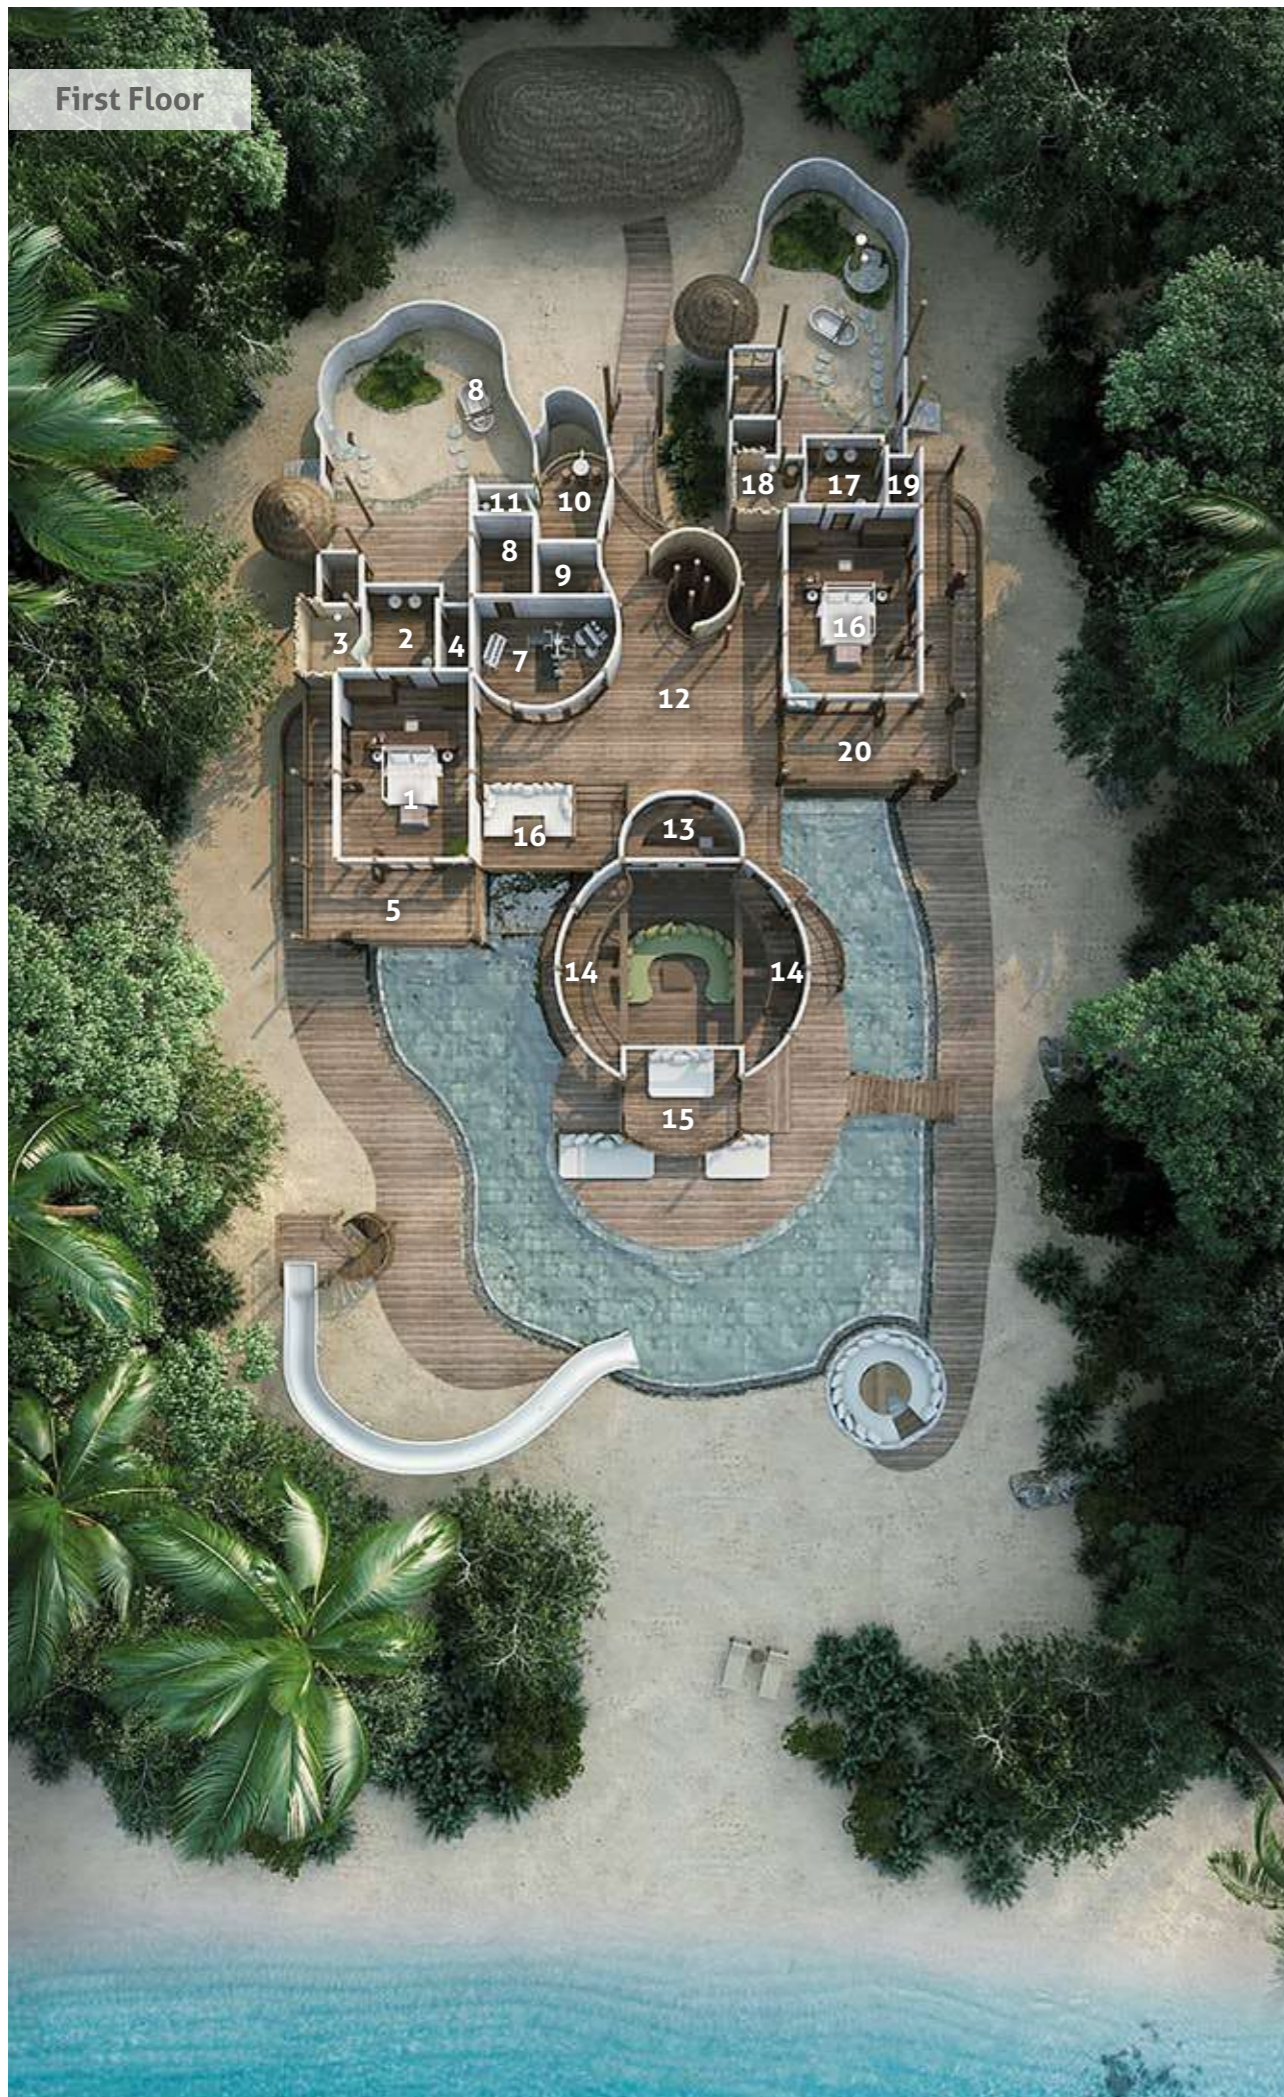

4 Bedroom Private Residence (Villa 38)

Four bedrooms

Total area 1,427 sqm. / 15,360.1 sqft.

Max. occupancy – 8 adults and 4 children or ten adults

- | | |
|--------------------|--------------------|
| 1. Bedroom 1 | 17. Main Pool |
| 2. Dressing Room 1 | 18. Deck |
| 3. Walk-in Closet | 19. Pool Desk |
| 4. WC | 20. Pool Slide |
| 5. Steam Shower | 21. Dining Area |
| 6. Outdoor Shower | 22. Living Area |
| 7. Garden | 23. Bedroom 2 |
| 8. Outdoor Bathtub | 24. Bathroom 2 |
| 9. Dressing Room | 25. WC |
| 10. Guest Bathroom | 26. Dressing Room |
| 11. Owner Storage | 27. Shower |
| 12. Shower | 28. Bathtub |
| 13. Mini-Storage | 29. Outdoor Shower |
| 14. Nir Sauna | 30. Garden |
| 15. Steam Room | 31. Sunken Seating |
| 16. Children Pool | 32. Pool Bridge |

4 Bedroom Private Residence (Villa 38)

Four bedrooms

Total area 1,427 sqm. / 15,360.1 sqft.

Max. occupancy – 8 adults and 4 children or ten adults

- | | |
|----------------|----------------|
| 1. Bedroom 4 | 11. Shower |
| 2. Bathroom 4 | 12. Desk |
| 3. Shower | 13. Study Room |
| 4. WC | 14. Walkway |
| 5. Balcony | 15. Balcony |
| 6. Daybed | 16. Bedroom 3 |
| 7. Gym | 17. Bathroom 3 |
| 8. Gym Storage | 18. Shower |
| 9. Storage | 19. WC |
| 10. Bathroom | 20. Balcony |