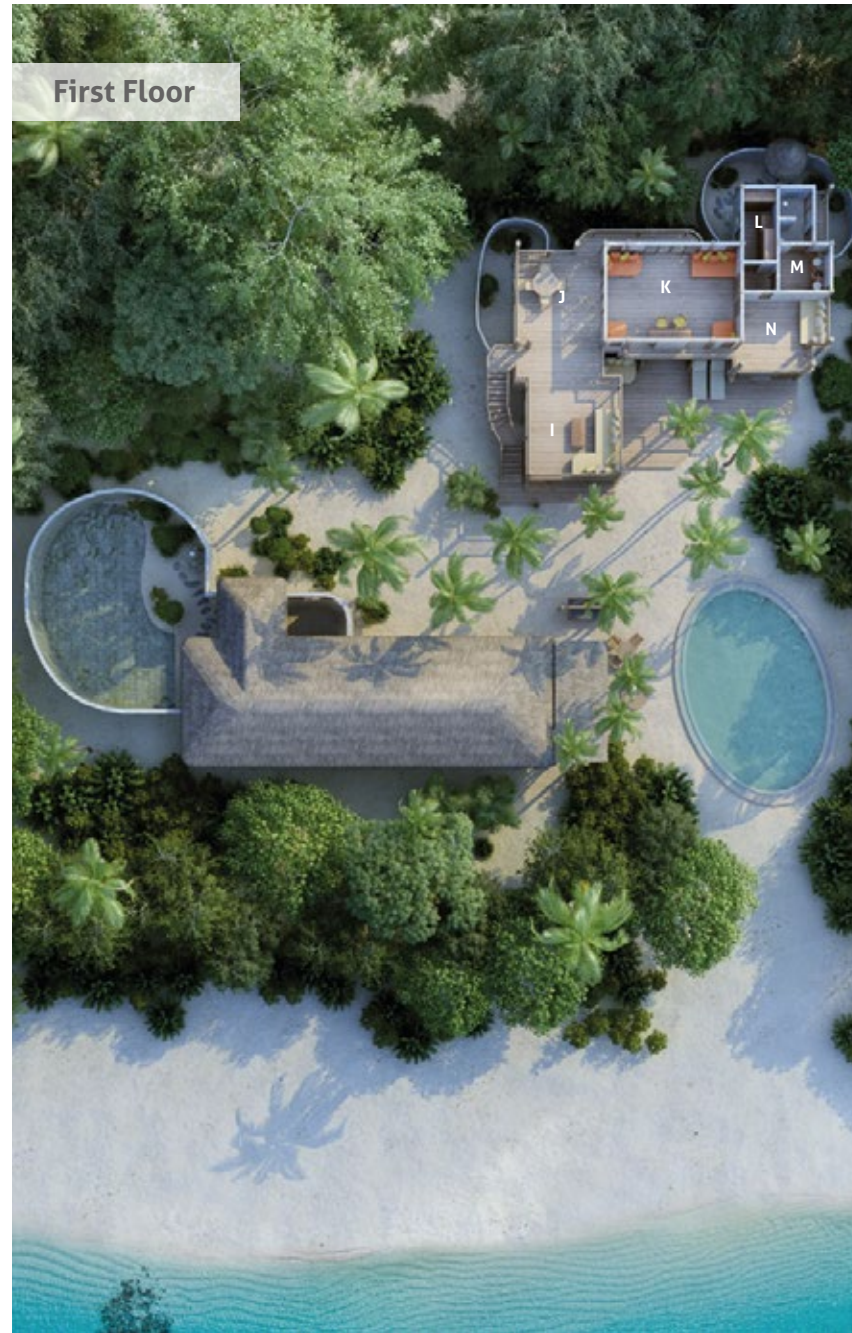

Ground Floor

First Floor

4 Bedroom Soneva Fushi Villa Suite with Pool

Four bedrooms

Total area 721 sqm. / 7,760 sq.ft.
Max Occupancy – eight adults
and four children or ten adults

- A Entrance
- B Pool
- C **Master Suite**
 - C1 Daybed
 - C2 Living Area
 - C3 Bedroom
 - C4 Dressing Room
 - C5 Bathroom
 - C6 Outdoor Bathroom
- D Mini Bar
- E Living Room
- F Deck
- G **Guest Suite 1**
 - G1 Bedroom
 - G2 Dressing Room
 - G3 Bathroom
 - G4 Outdoor Bathroom
- H **Guest Suite 2**
 - H1 Bedroom
 - H2 Bathroom
 - H3 Outdoor Bathroom
- I Dining Area
- J Living Area
- K Children's Bedroom
- L Dressing Room
- M Bathroom
- N Upper Floor Outdoor Terrace